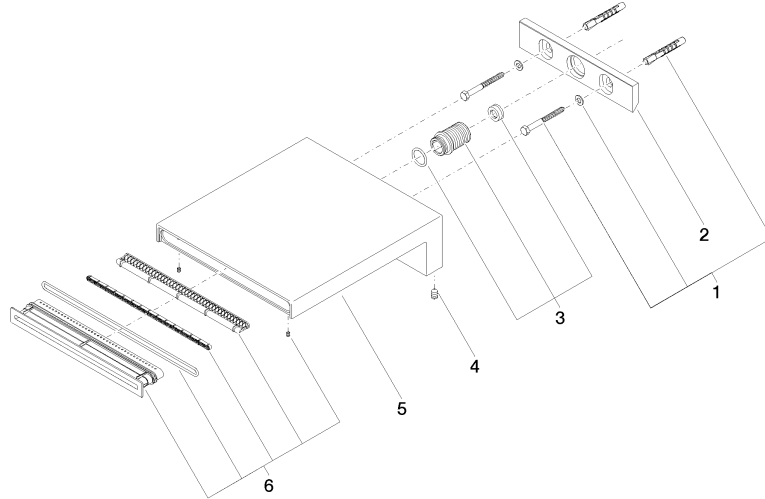

Bath cascade spout for wall mounting - Champagne (22kt Gold)

MEM

13 430 740

- 200mm projection
- cascade
- plate 180 mm x 60 mm
- hole diameter 40 mm
- 1/2" connection
- plug-link mounting
- max. flow 26.5 l/min at 3 bar flow pressure
- WRAS 1809017

Recommended miscellaneous

- Concealed wall elbow -** 35 085 970 90
- max. recess depth 163 mm
 - min. recess depth 90 mm

13 430 740

mm [inches]

Flow rate chart

Trajectory diagram

13 430 740

Spare parts list

No.	Item Number	Name	Quantity used	Delivery time
1	04 30 31 014 00 90	fixing set	1	2
2	09 17 97 056 90	holder	1	2
3	90 24 05 008 00 90	nipple set	1	2
4	09 31 11 144 90	pin	2	2
5	09 11 74 042-47	spout	1	30
6	90 29 03 059 00 90	insert	1	2